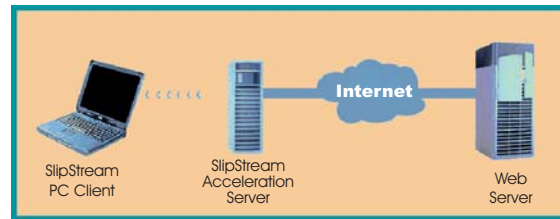

The Accelerator Server is, most frequently, located at the service provider's site, but it can also be located in a remote location - and still deliver greatly improved results!

How does it work?

The SlipStream platform is comprised of two components: a scalable, high-performance, configurable content acceleration server and a lightweight client software application. The SlipStream Accelerator Server retrieves data from the requested external web server using a high-speed Internet connection, then compresses and optimizes the content for the last mile trip.